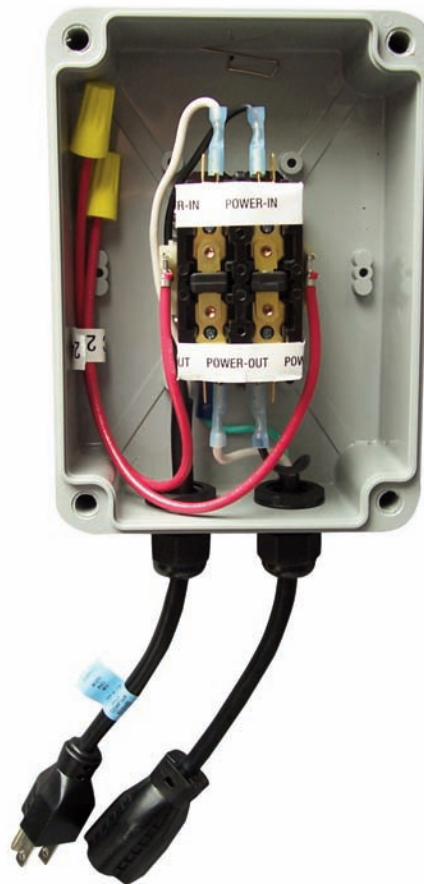

THE NEW PUMP START RELAY

No More Cutting Pump Leads - Plug & Play

Fast and easy to use pump control.

The American Hydro Systems Pump Start Relay makes hook-up easier and faster than ever!! The 110V relay includes grounded lead plugs (both input and output), and a tough indoor/outdoor Nema3 Rated Case.